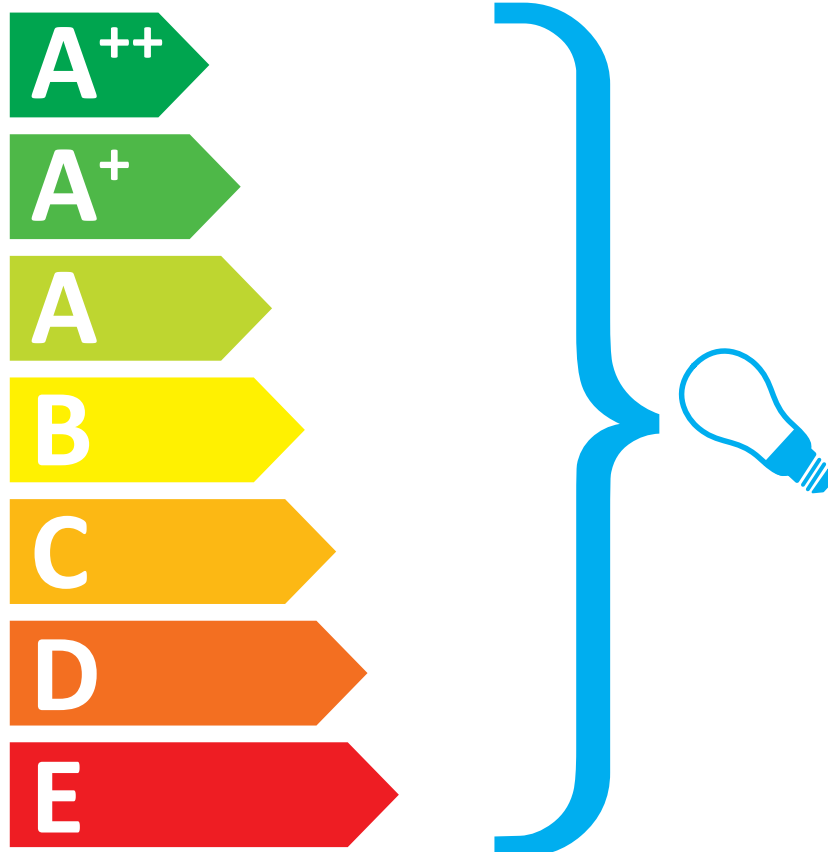

# vipp

Vipp525  
floor reading lamp

This luminaire is compatible with bulbs of the energy classes:

This luminaire is sold with a bulb of the energy class: **A+**

874/2012