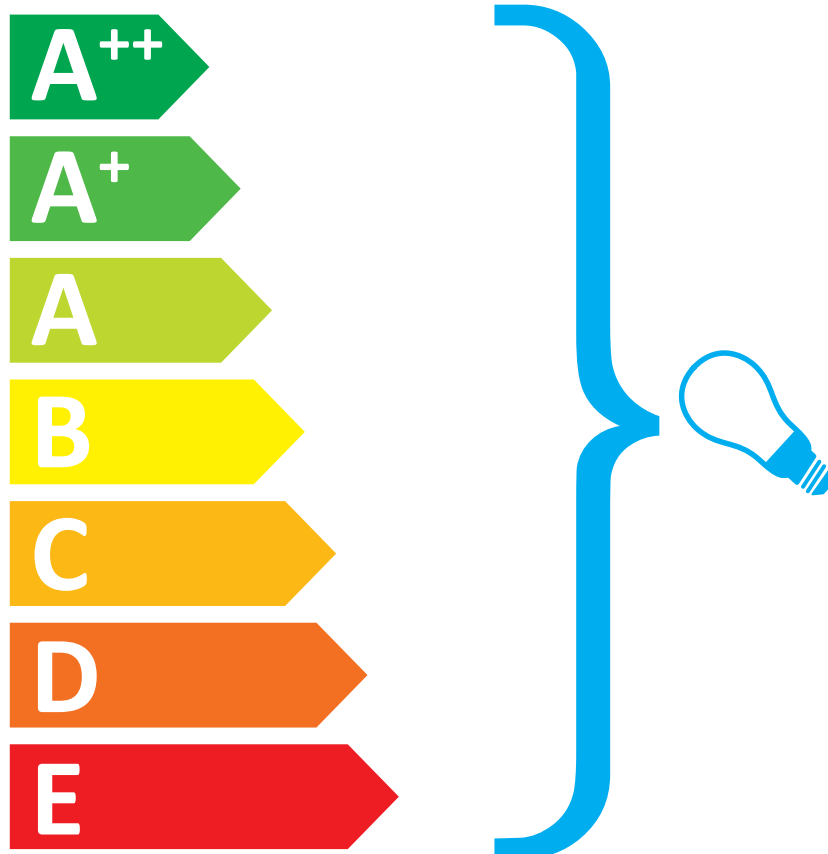

# vipp Vipp524 wall spot

This luminaire is compatible with bulbs of the energy classes:

This luminaire is sold with a bulb of the energy class: **A+**