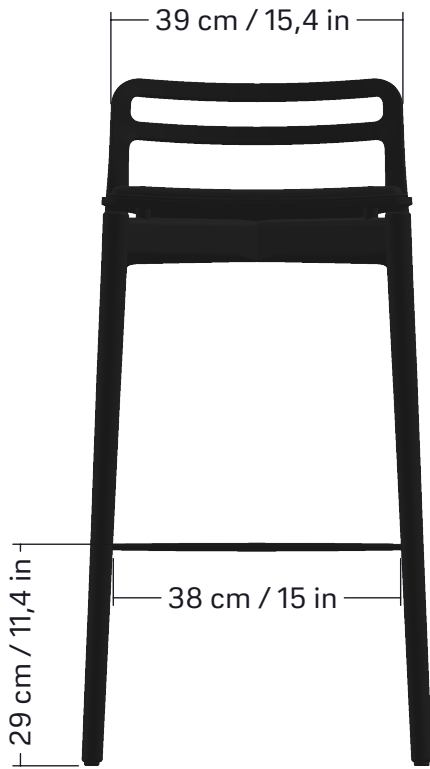

VIPP485 Cabin Bar Chair

Front view

Side view

Top view

Hero view