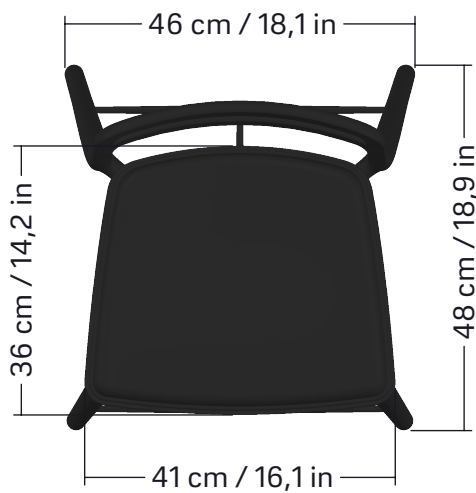

VIPP485 Cabin Bar Chair

Front view

Side view

Top view

Hero view