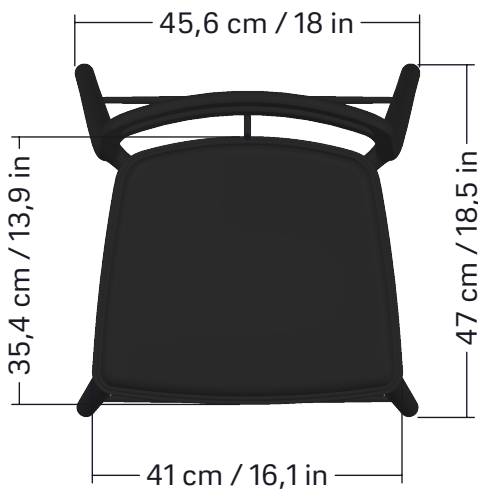

VIPP484 Cabin Counter Chair

Front view

Side view

Top view

Hero view