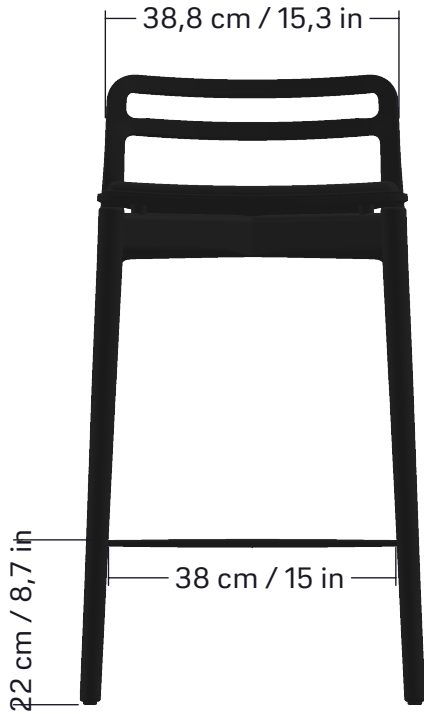

VIPP484 Cabin Counter Chair

Front view

Side view

Top view

Hero view