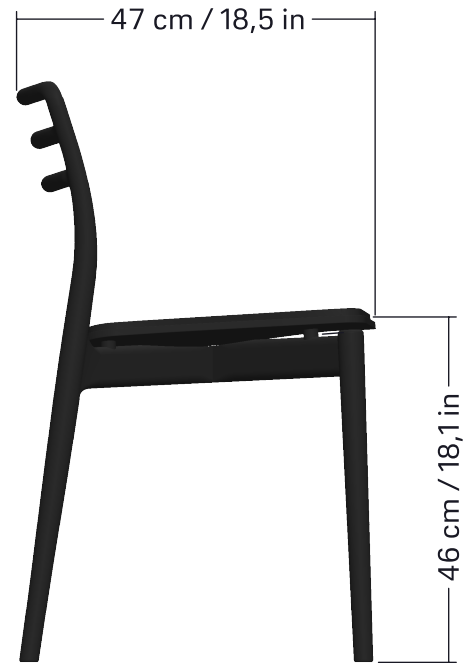

PRODUCT DIMENSIONS

VIPP481 Cabin Chair

Front view

Side view

Top view

Hero view