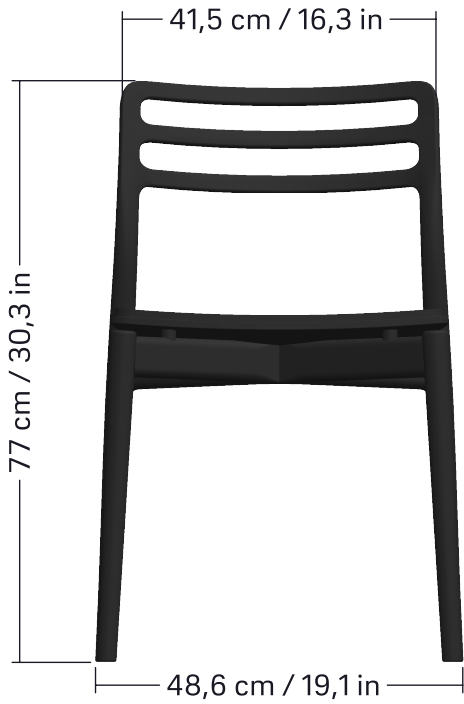

PRODUCT DIMENSIONS

VIPP481 Cabin Chair

Front view

Side view

Top view

Hero view