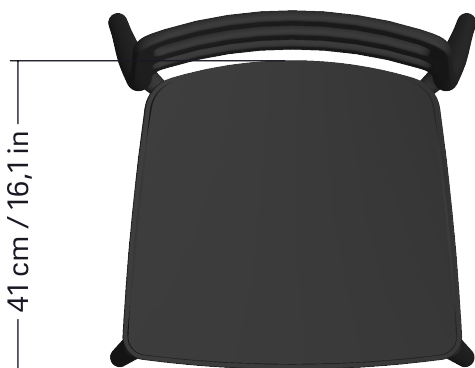

PRODUCT DIMENSIONS

VIPP481 Cabin Chair

Front view

Side view

Top view

Hero view