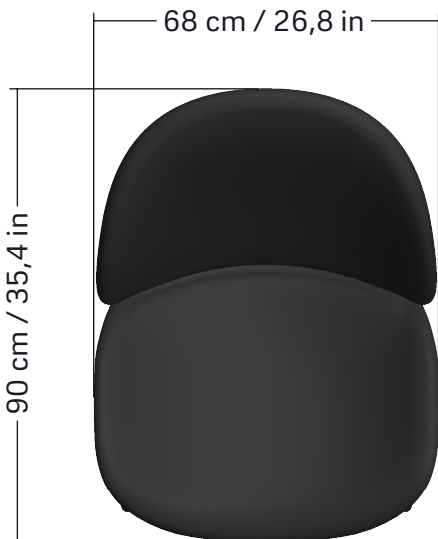

VIPP466 Lodge Lounge Chair

Front view

Side view

Top view

Hero view