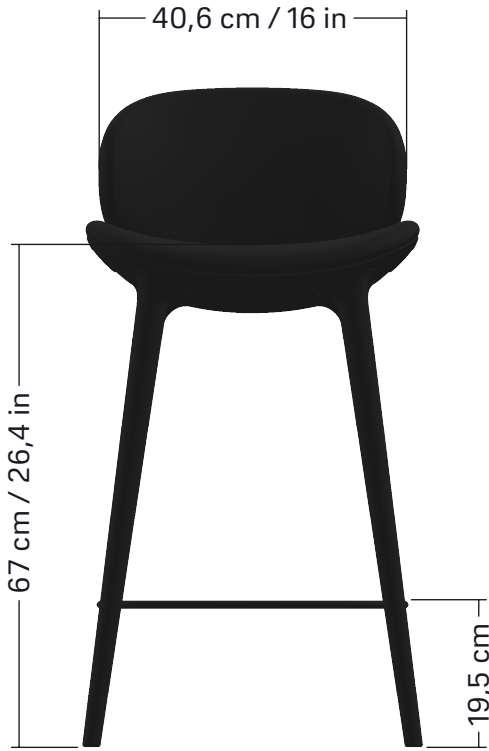

PRODUCT DIMENSIONS

VIPP462 Lodge Chair

Front view

Side view

Top view

Hero view