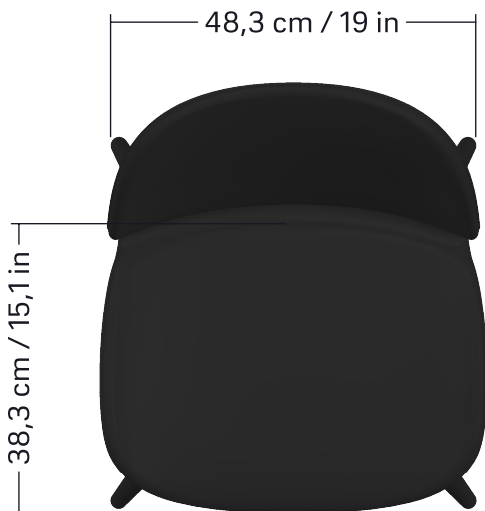

PRODUCT DIMENSIONS

VIPP462 Lodge Chair

Front view

Side view

Top view

Hero view