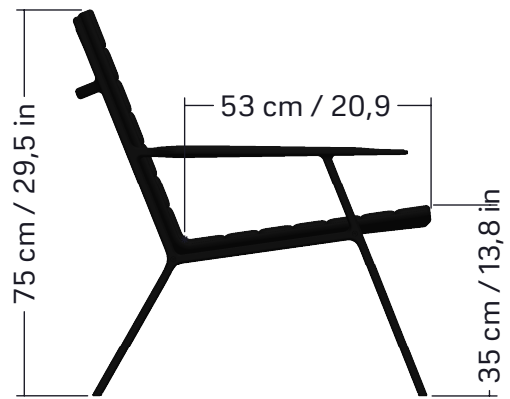

PRODUCT DIMENSIONS

VIPP456 Lounge Chair

Front view

Side view

Top view

Hero view