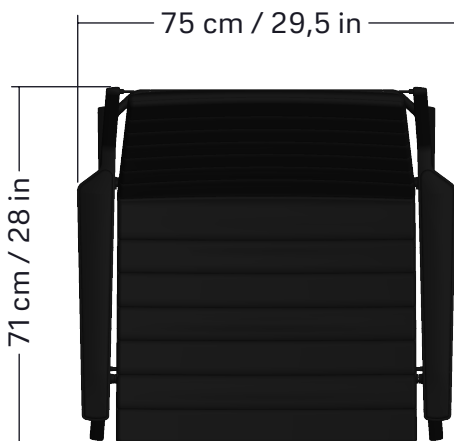

PRODUCT DIMENSIONS

VIPP456 Lounge Chair

Front view

Side view

Top view

Hero view