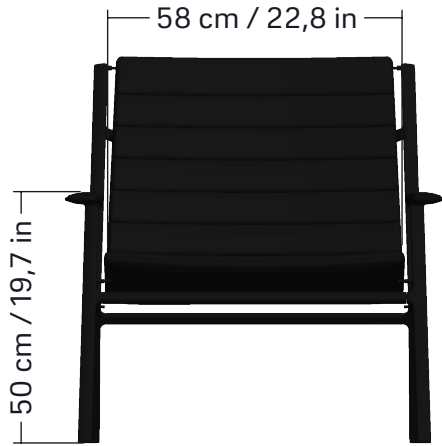

PRODUCT DIMENSIONS

VIPP456 Lounge Chair

Front view

Side view

Top view

Hero view