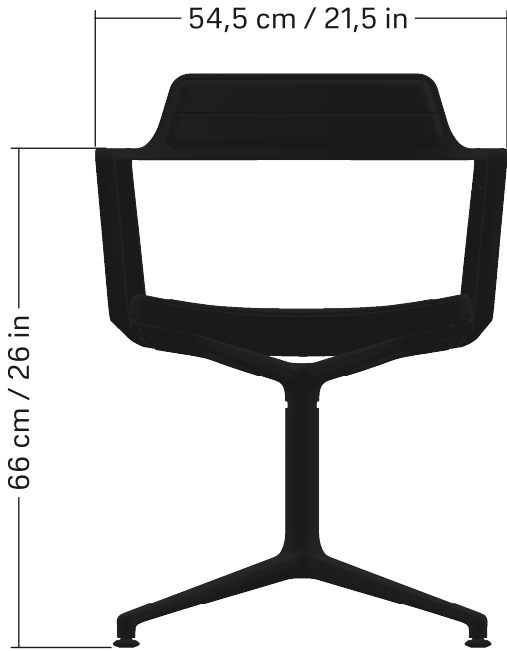

VIPP452 Swivel Chair

Front view (with gliders)

Side view (with gliders)

Top view (with gliders)

Side view (with castors)