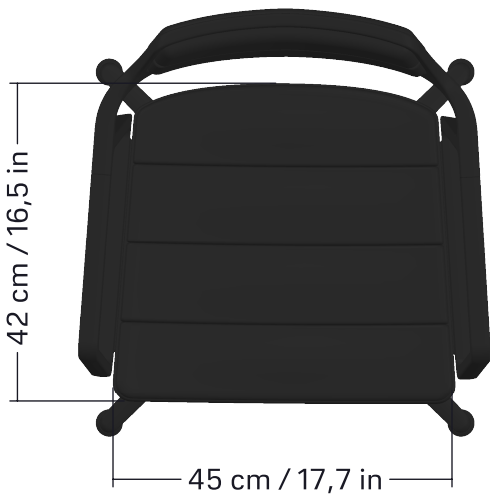

VIPP452 Swivel Chair

Front view (with gliders)

Side view (with gliders)

Top view (with gliders)

Side view (with castors)